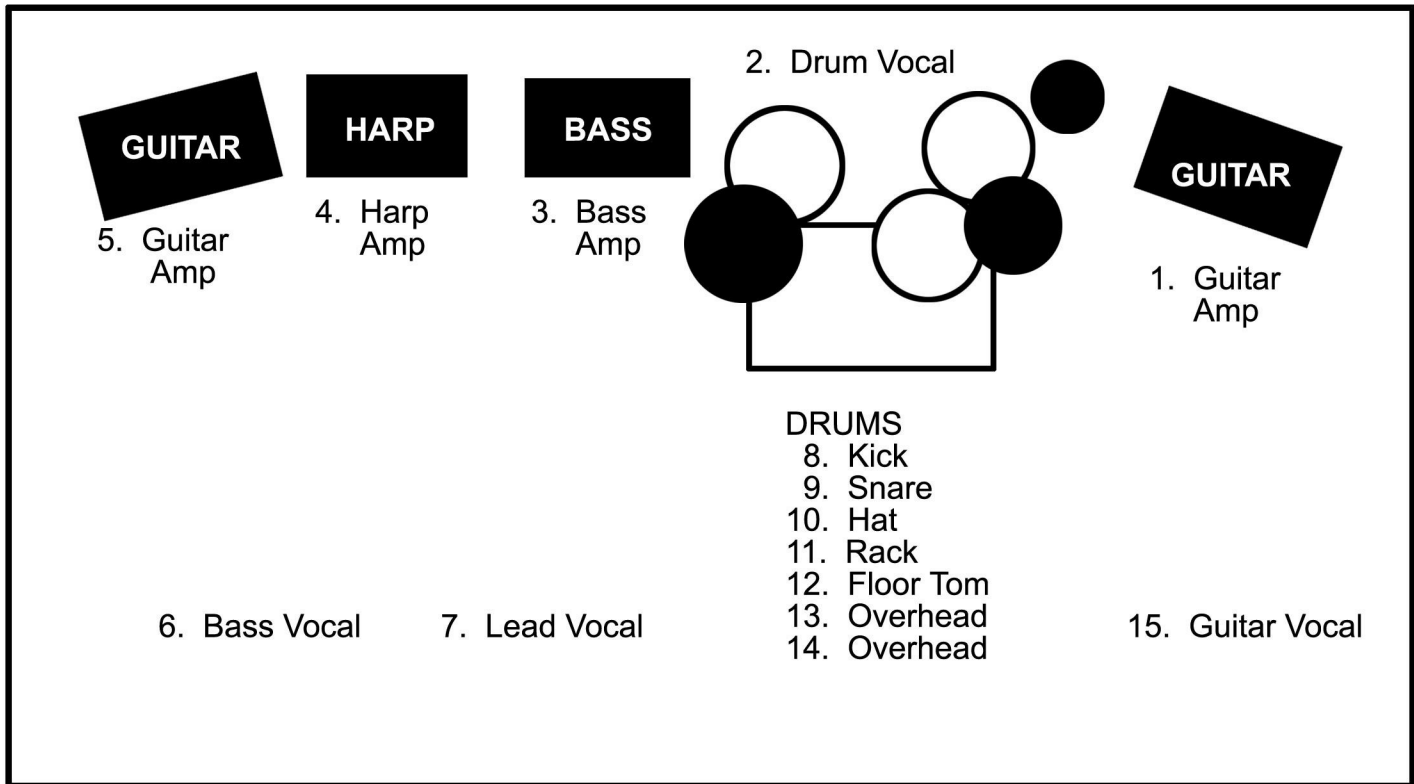

WATERMELON SLIM STAGE PLOT

- * All Vocal & Acoustic Instrument Mics on Boomstands
- * Minimum of One Monitor Wedge Per Person (4)

CONTACT INFO:

Phone · 405-447-4329 · Southern Records Group & Mgt.
Cell · 405-517-1493 · Michael Newberry · Road Manager
Email · staff@southernrecords.com