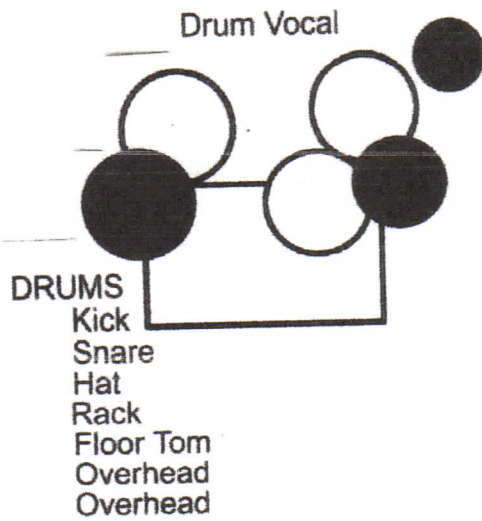

# WATERMELON SLIM

## STAGE PLOT - *Band*

BASS

Bass  
Amp

GUITAR

Guitar  
Amp

Lead Vocal

Bass Vocal

- \* All Vocal & Acoustic Instrument Mics on Boomstands
- \* Minimum of One Monitor Wedge Per Person