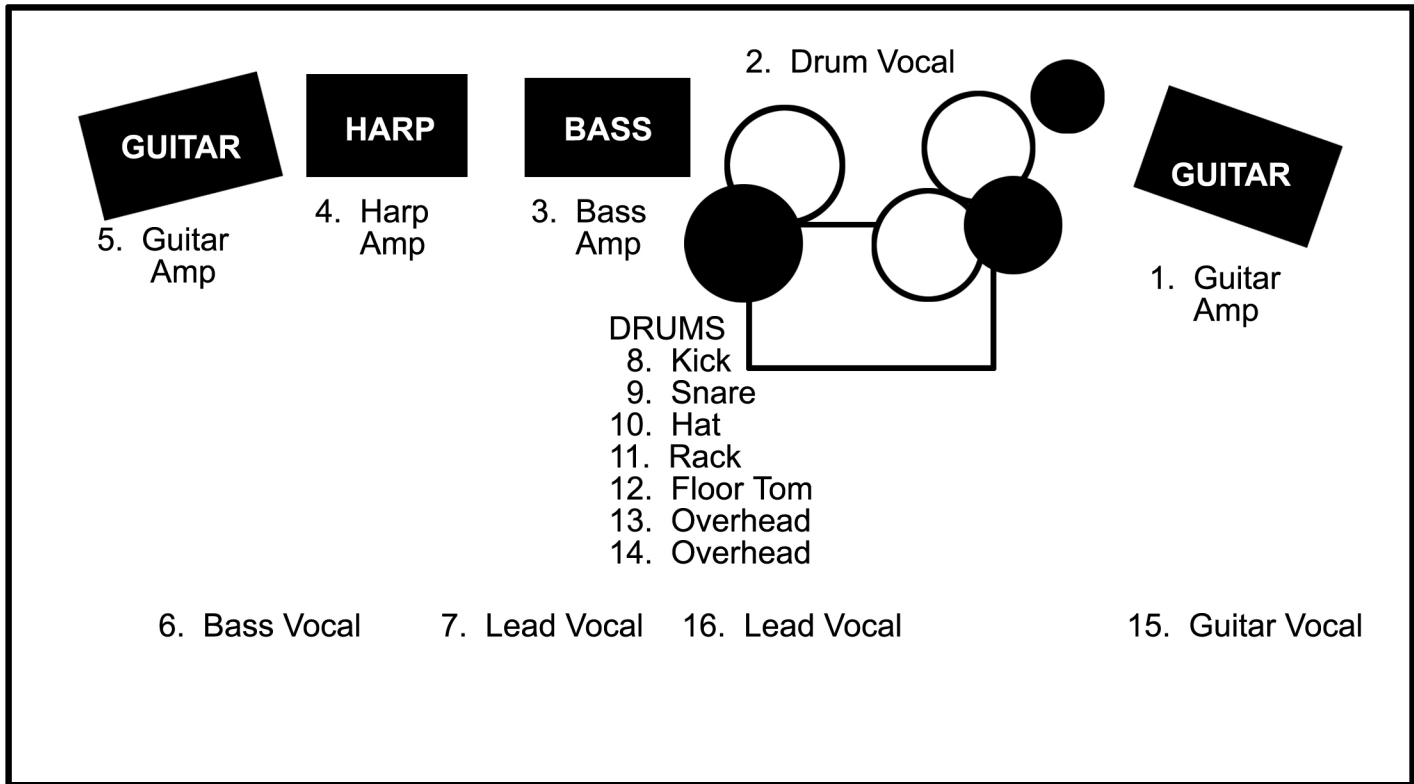

WATERMELON SLIM STAGE PLOT

- * All Vocal & Acoustic Instrument Mics on Boomstands
- * Minimum of One Monitor Wedge Per Person (4)

CONTACT INFO:

Phone · 405-447-4329 · Southern Records Group & Mgt.
Cell · 405-517-1493 · Michael Newberry · Road Manager
Email · staff@southernrecords.com